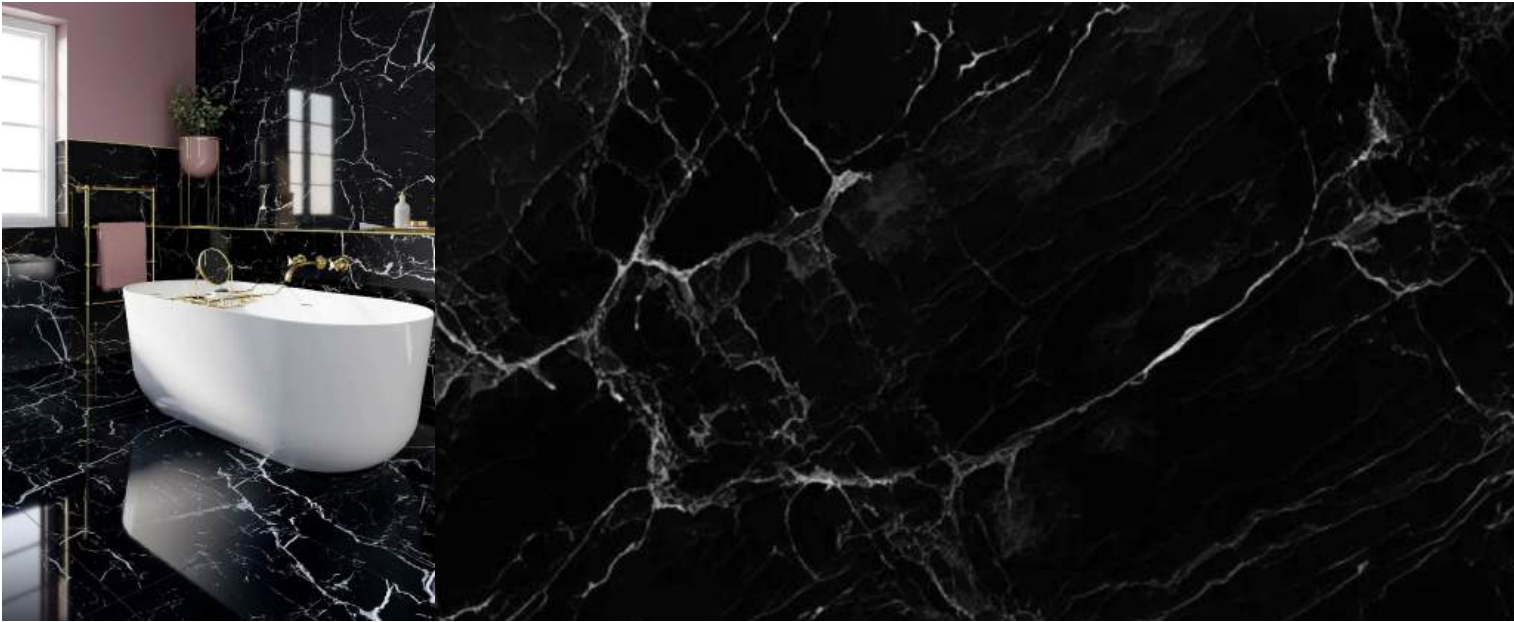

BLACK & WHITE

Timeless Elegance, Striking Contrast

Elevate your spaces with the bold beauty of Black & White Marble, where timeless elegance meets modern sophistication. This natural stone captivates with its dramatic interplay of deep black and crisp white, creating a canvas of striking contrasts and artistic veining.