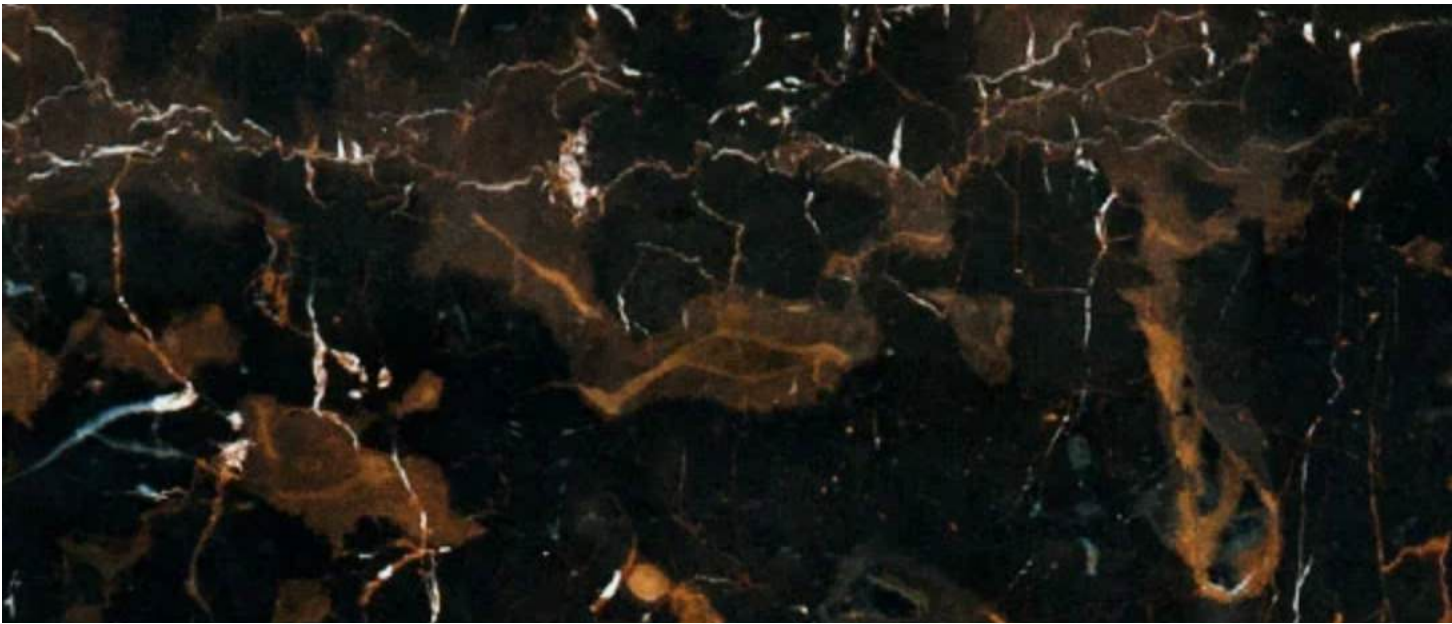

COFFEE GOLD

Rich Warmth, Golden Elegance

Infuse your spaces with the luxurious charm of Coffee Gold Marble, where deep coffee-brown tones meet striking golden veining to create a masterpiece of natural beauty. This exquisite marble blends warmth and opulence, transforming any environment into a haven of sophistication and comfort.