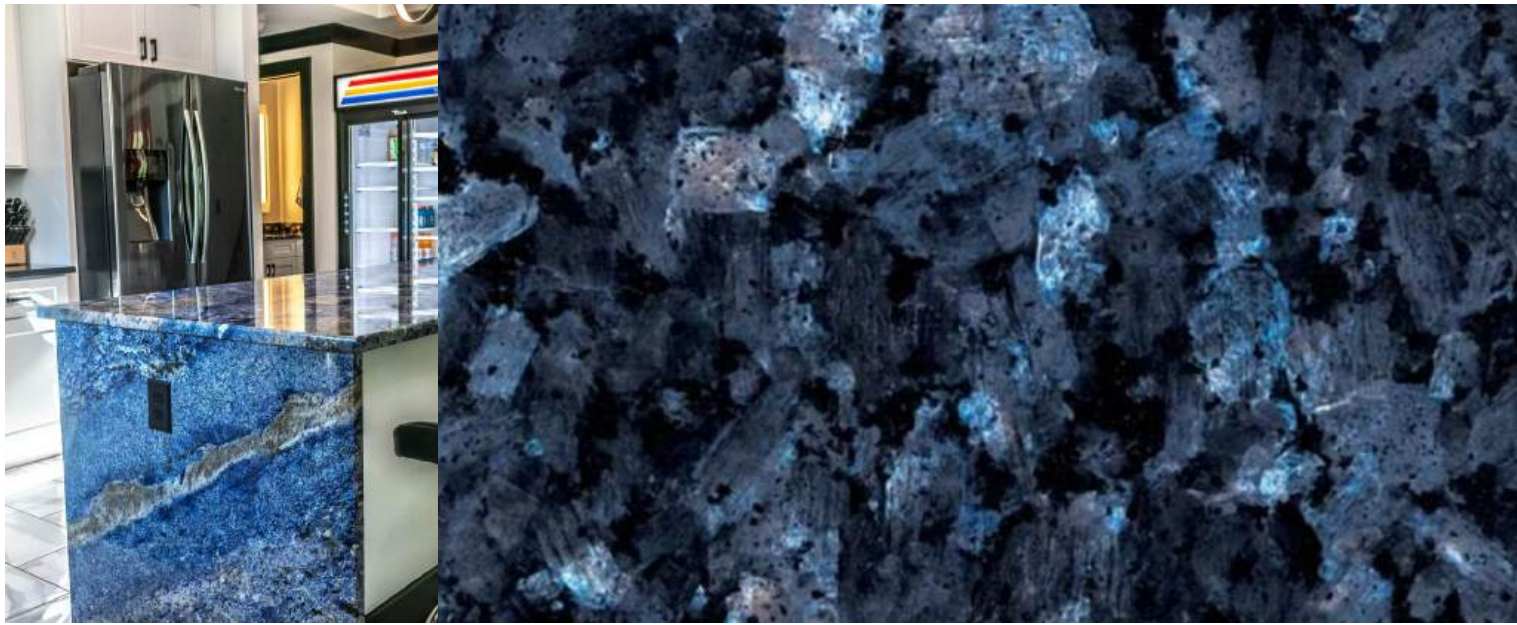

INDUS BLUE

Timeless Strength, Captivating Elegance

Introduce a touch of natural luxury to your spaces with Indus Blue Granite, where deep blue hues blend seamlessly with subtle grey, white, and black veining. This stunning natural stone embodies the beauty of nature with its rich color palette and unique patterns, offering both durability and elegance.