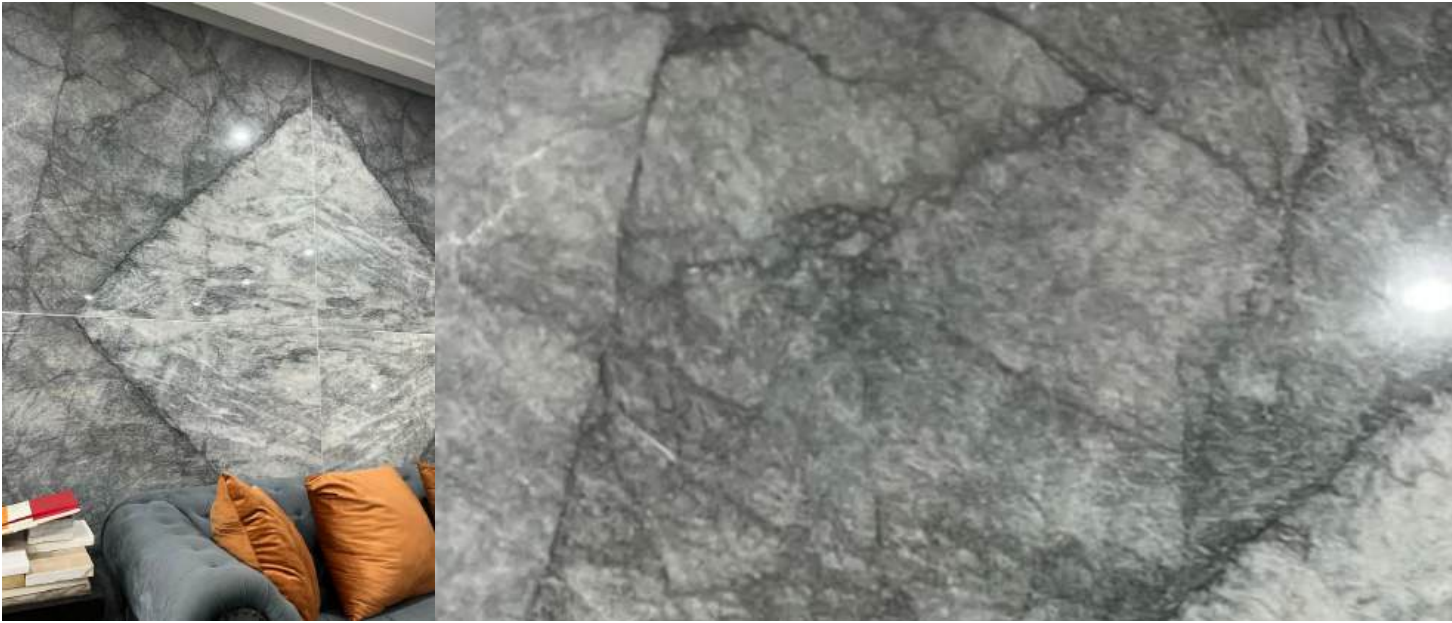

CARRARA GREY

Timeless Sophistication, Modern Elegance

Experience the refined beauty of Carrara Grey Marble, where soft grey tones blend seamlessly with delicate white veining to create a masterpiece of natural elegance. Inspired by the world-renowned Carrara marble, this exquisite stone exudes luxury and sophistication, making it a perfect choice for both classic and contemporary designs.